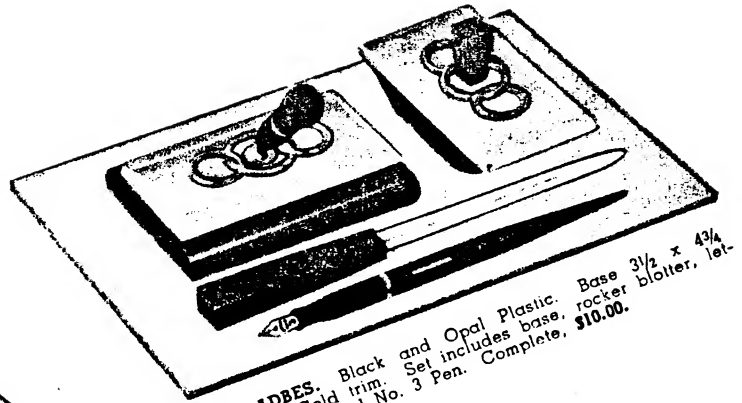

K103 ADBES. Black and Opal Plastic. inches. Gold trim. Set includes base, rocker opener and No. 3 Pen. Complete, $10.00. Base 3 1/2 x 4 3/4 inches. blotter, letter opener